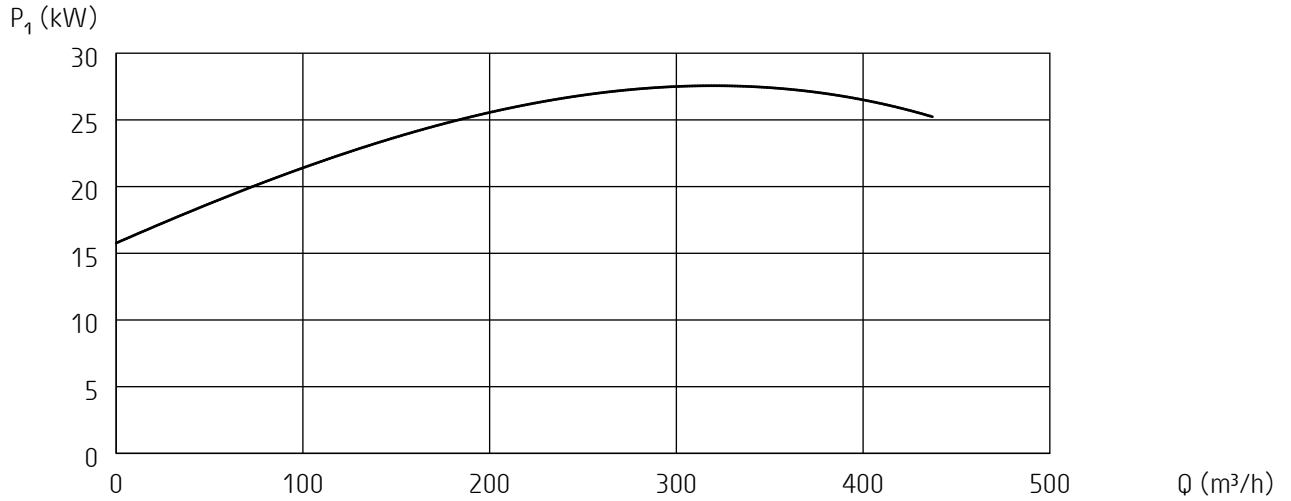

Curves generated:

*** Bravo-700-50hz**

Configuration: