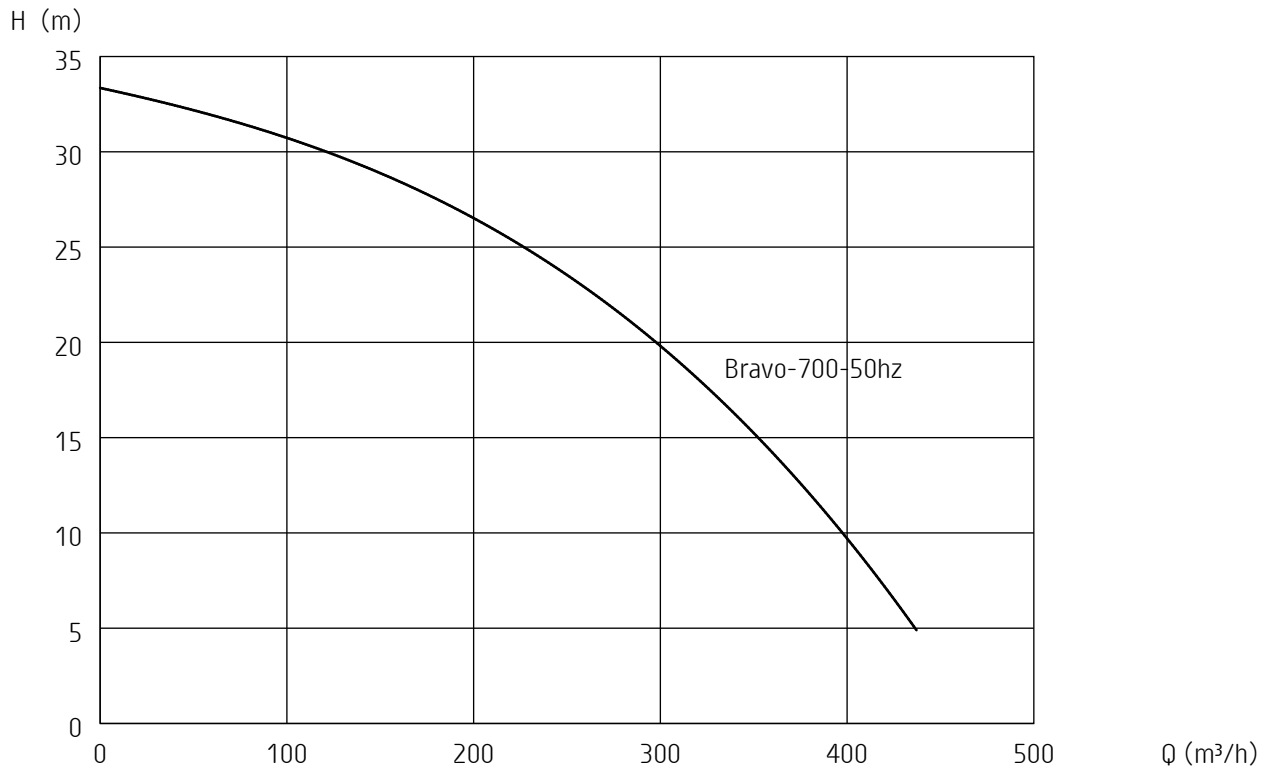

Curves generated:

*** Bravo-700-50hz**

Configuration: